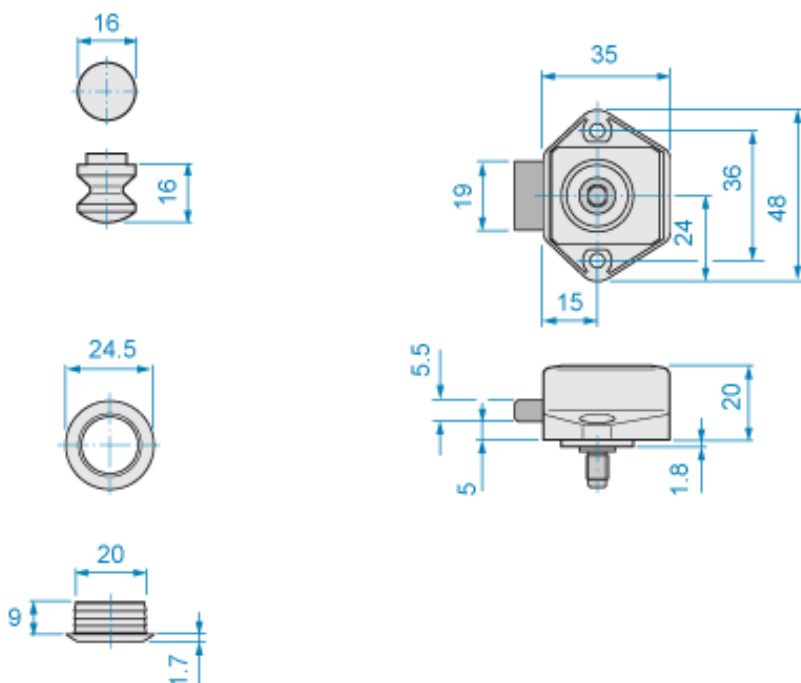

Push-button locks

A practical lock used for drawers/hatches. For a complete lock, select: Push lock, knob and a ring.

Art.no.	Material	Treatment	Note
421520	Plastic/Zamac	Chrome plated	Push lock
421600	Brass	Chrome plated	Knob
421601	Brass	Polished	Knob
421618	Brass	Chrome plated	Ring / for 16mm door
421619	Brass	Polished	Ring / for 16mm door

Related products

Push-button locks

Item no: : 421530 - 421617

Cabin locker

Item no: : 422832 - 422833
