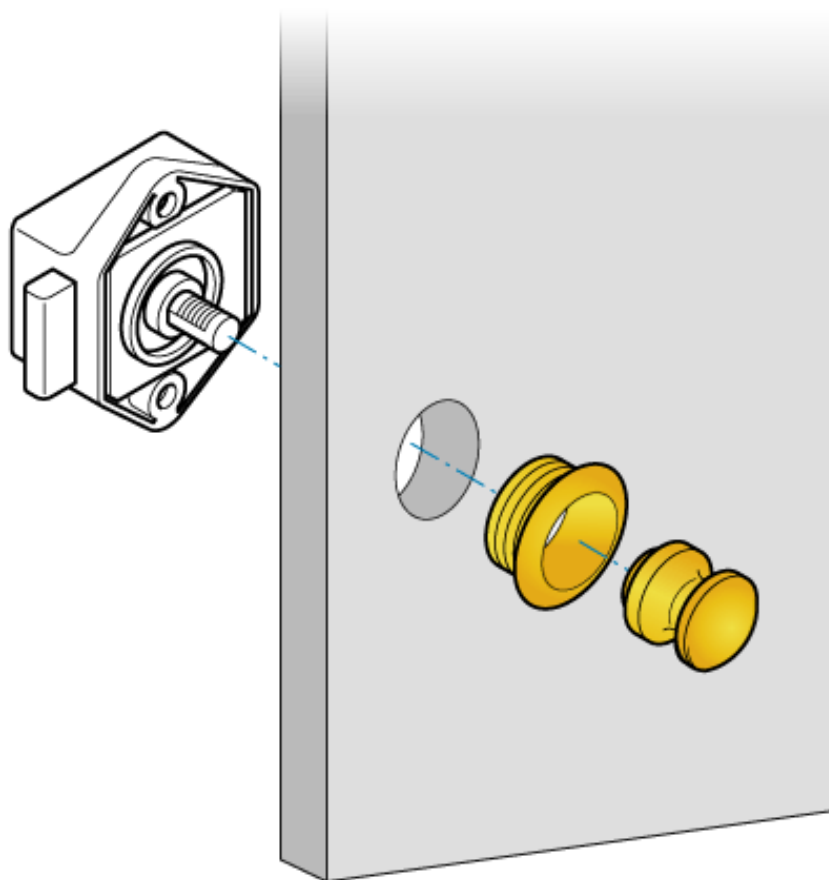

Push-button locks

A practical lock used for drawers/hatches. For a complete lock, select: Push lock, knob and a ring.

Art.no.	Material	Treatment	Note
421520	Plastic/Zamac	Chrome plated	Push lock
421600	Brass	Chrome plated	Knob
421601	Brass	Polished	Knob
421618	Brass	Chrome plated	Ring / for 16mm door
421619	Brass	Polished	Ring / for 16mm door

Related products

Push-button locks

Item no: : 421530 - 421617

Cabin locker

Item no: : 422832 - 422833
